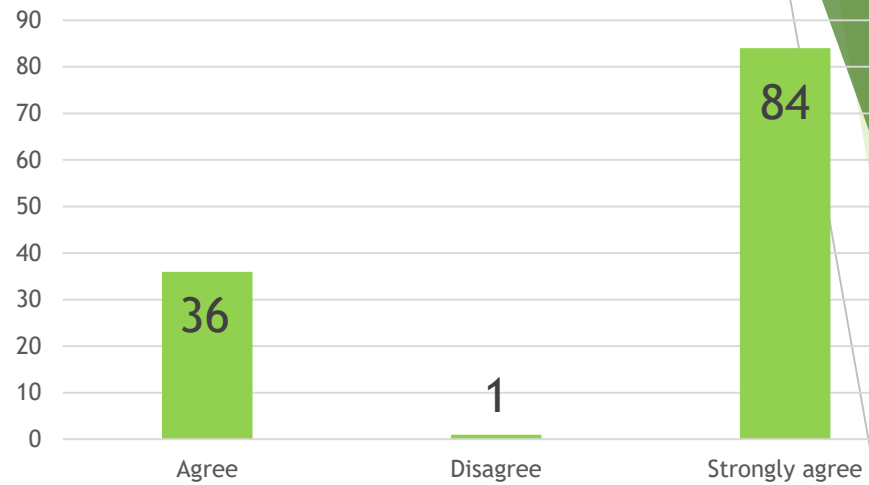

Staff have high expectations of pupils