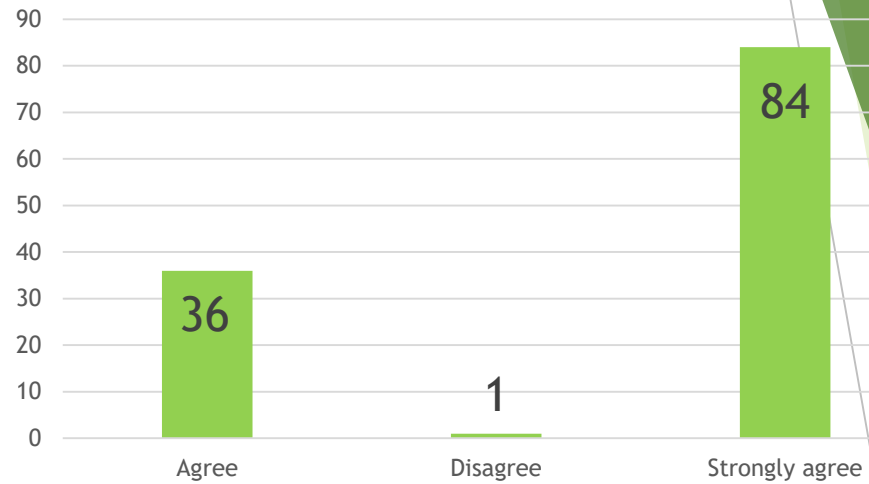

Staff have high expectations of pupils